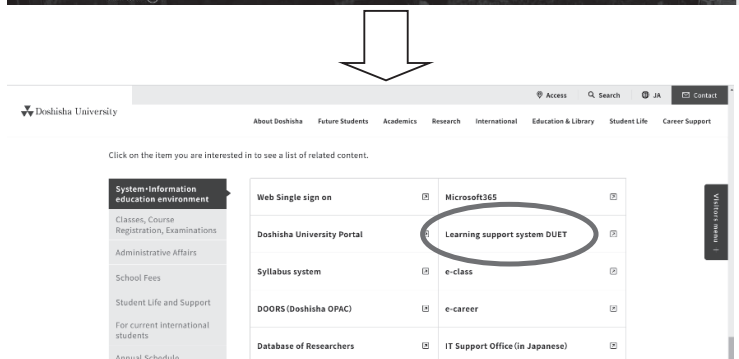

Click 「Learning Support System “DUET”」

Enter your userID and password to login.
ユーザIDとパスワードを入力

Select Authentication.
イメージングマトリクス

Select DUET from the Web Single Sign-on service menu.
Please refer to p.35 regarding user ID and password.

<Doshisha University Portal>

Doshisha University Portal has been released since October 2022. Notices and other information from the university will also be sent to this portal. Web version (for PC) and app version (for smartphone) are available.

Doshisha University Portal Web (<https://portal.doshisha.ac.jp/login>)

App version are available at APP Store and Google Play.

App Store

Google Play