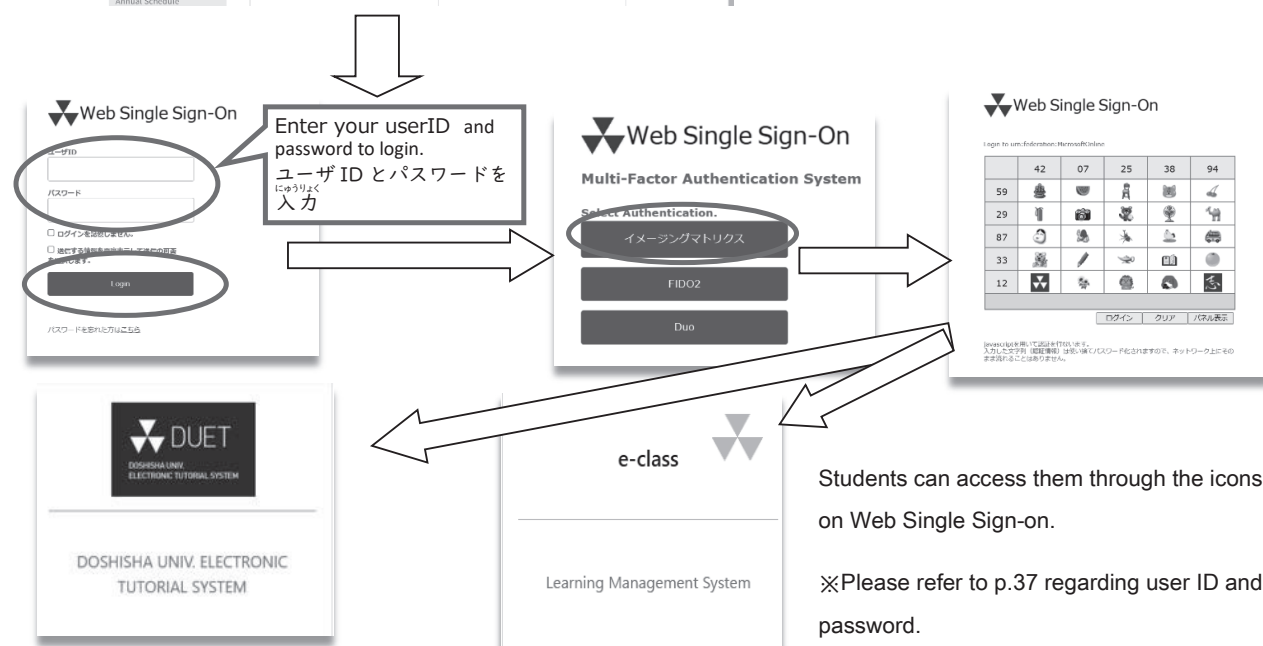

## < Learning Support System “DUET” and Doshisha e-learning System “e-class” >

DUET and e-class are the systems to support learning in Doshisha University.

On DUET, you can complete course registration, check your class time table / cancellation / exam information / grade and receive messages from office as well.

On e-class, you can check class materials, documents, exams and submit reports through each subject's screen.

### 【How to Login DUET】

Click 「Current students」

Click 「Web single Sign-On」