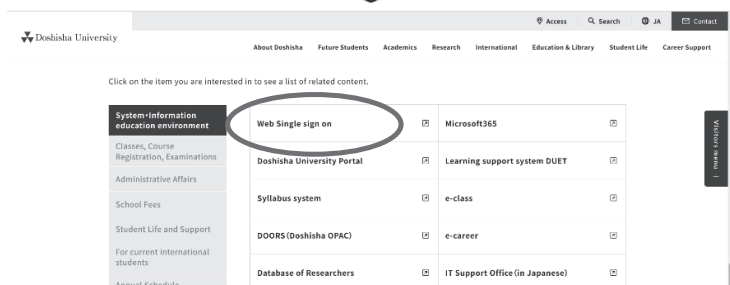

Click 「Web single Sign-On」